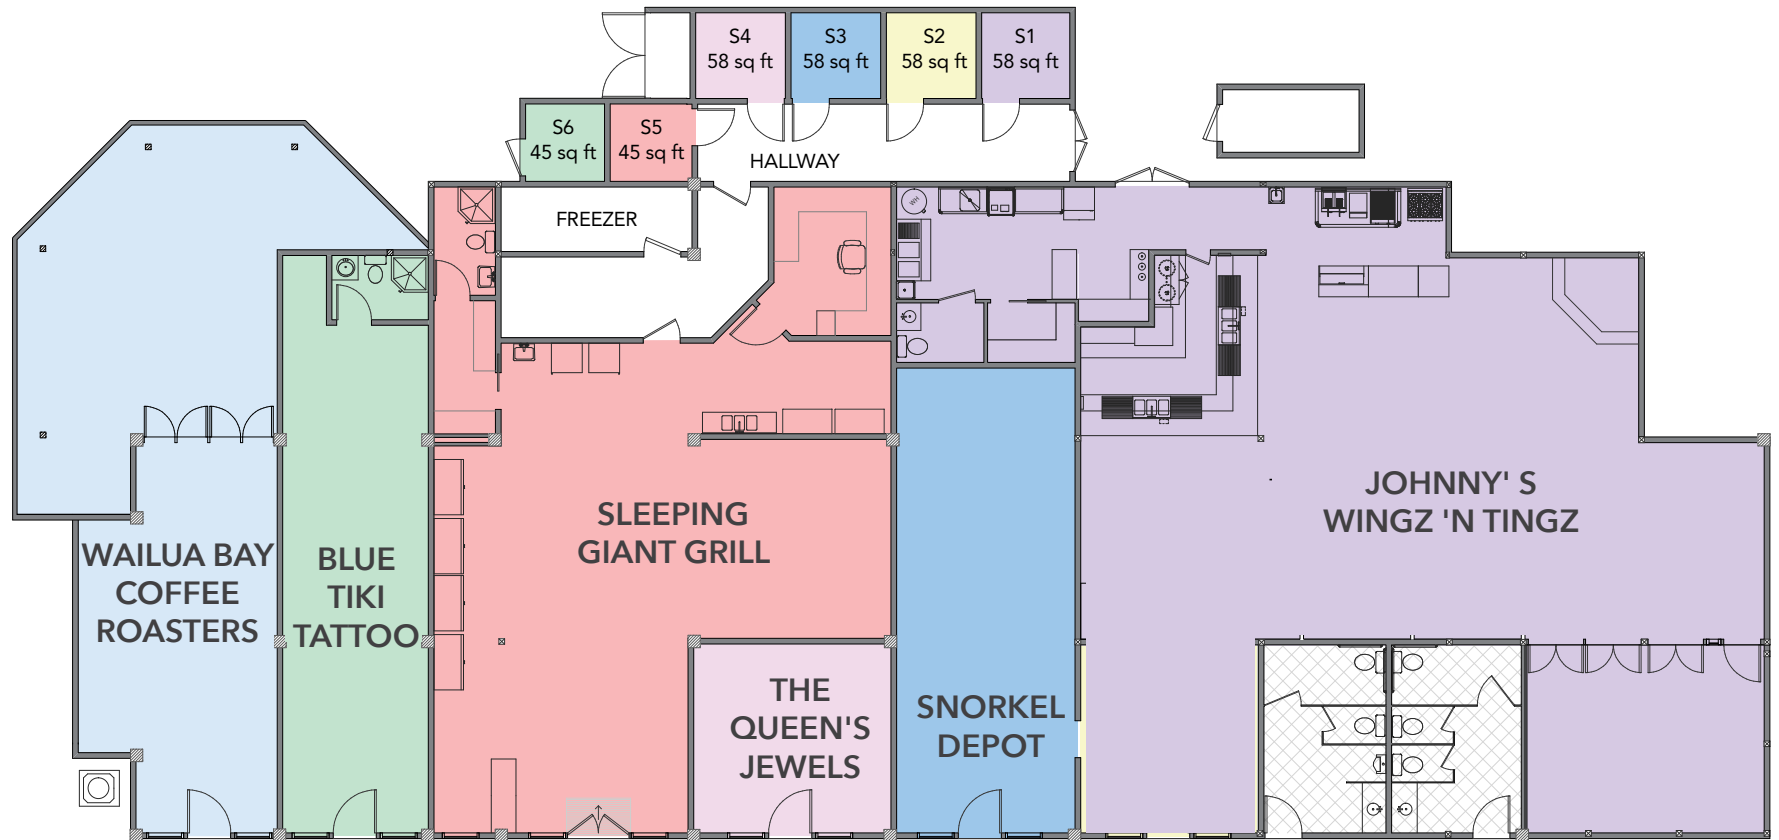

ISLANDER SHOPS

FULLY LEASED