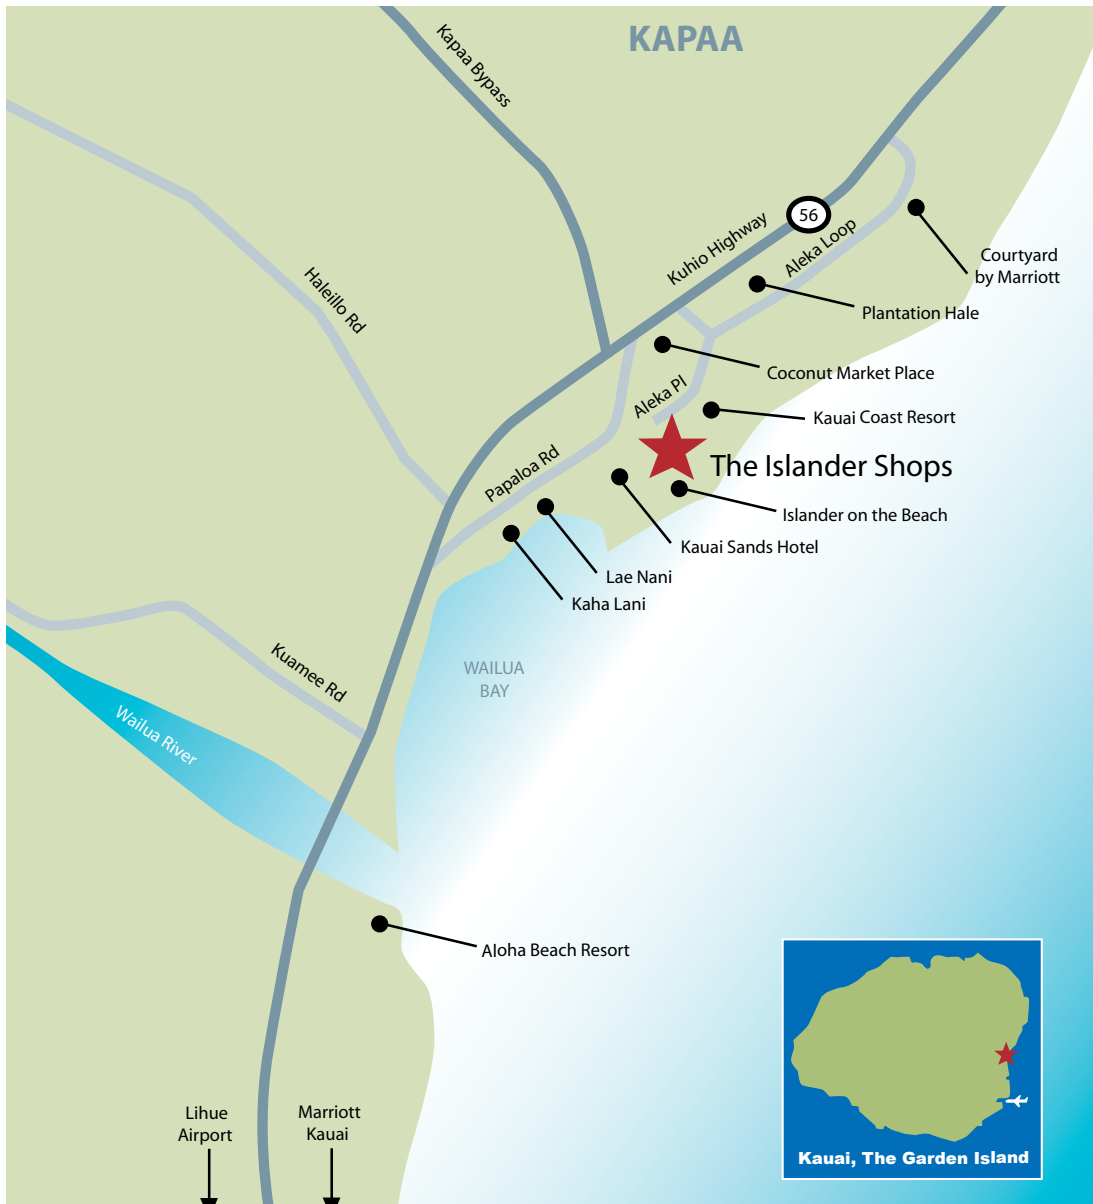

RETAIL & RESTAURANT SPACE

ISLANDER SHOPS
WAIPOULI - KAUAI, HAWAII

ISLANDER SHOPS

LOCATION

Steps from several busy hotels including; Islander on the Beach, Kauai Coast Resort, Best Western Plantation Hale Suites, Kauai Shores, Marriott Courtyard Kauai at Waipouli Beach. (approx. 1600 beds).

Also conveniently located next to Coconut Market Place that makes a great destination for residents and tourists alike.

ISLANDER SHOPS

FULLY LEASED

ISLANDER SHOPS